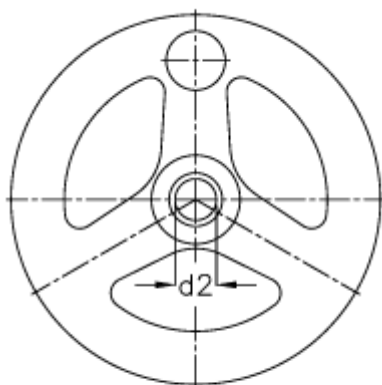

Data Sheet

Article number: 20331307

Description: E+G Handwheel
GN 555-140-B16-D

Measures

b	= 20	l1 -0.5	= 3
d1	= 140	l2 -0.5	= 26
d2 H7	= 16	l3	= 35
d2 H7	= 14	Number of spokes	= 3
d3	= 32		
d4	= 24		
d5	= 38		
Handle	= 20		