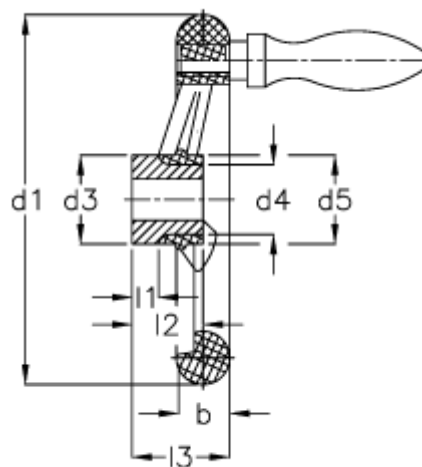

Data Sheet

Article number: 20331307

Description: E+G Handwheel
GN 555-140-B16-D

Measures

b	= 20	l1 -0.5	= 3
d1	= 140	l2 -0.5	= 26
d2 H7	= 16	l3	= 35
d2 H7	= 14	Number of spokes	= 3
d3	= 32		
d4	= 24		
d5	= 38		
Handle	= 20		